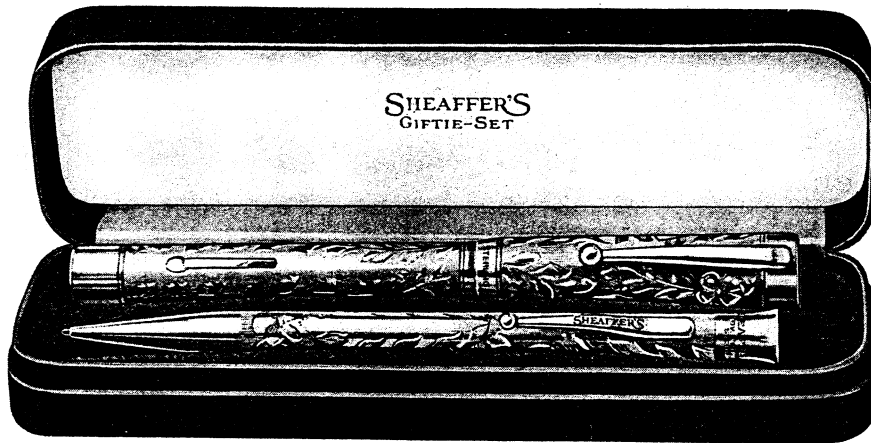

Gold filled and Sterling prices include plush box. Solid gold prices include leather box.

The "Gifts That Last"

Sheaffer's Giftie Sets

Regular length—pen five inches, pencil five inches

Set No.	Pcl. No.	Pcl. Price	Pen No.	Pen Price	Set Price
C6—CT—Green Gold Filled.....		\$6.00	36TC—Green Gold Filled.....	\$10.50	\$14.00

The "Gifts That Last"

Sheaffer's Giftie Sets

Regular length—pen five inches, pencil five inches

Set No.	Pcl. No.	Pcl. Price	Pen No.	Pen Price	Set Price
B7	—BP	—Sterling\$ 6.00	26PC—Sterling	\$10.50	\$ 16.00
De Luxe	DHE—14K G. G.	50.00	366HEC—14K Green Gold....	52.00	100.00